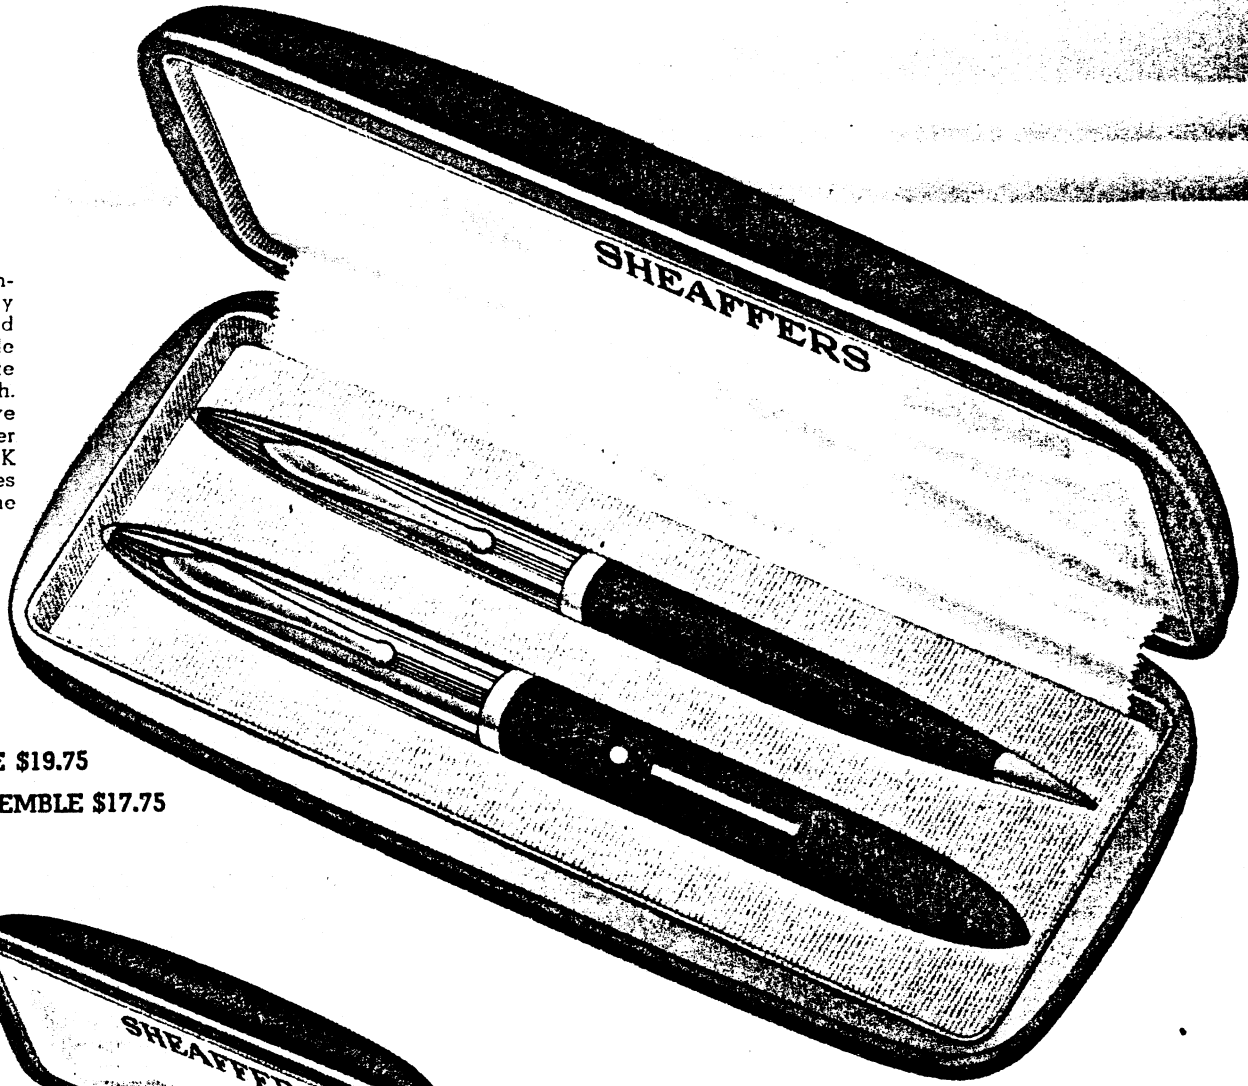

CREST ENSEMBLE \$19.75

LADY CREST ENSEMBLE \$17.75

THE TUCKAWAY—\$12.00

An unusual pen of great usefulness. It's the ideal extra pen for those who already have a pen, because it is designed to tuck away into a lady's purse or a man's side pocket. Men like the TUCKAWAY as a dress suit accessory or for carrying in summer when vests are not worn. Ladies like it because it is the ideal purse pen. Cap and barrel sections are 14-K gold filled. It is a WHITE DOT Lifetime—guaranteed to serve as long as the owner lives.